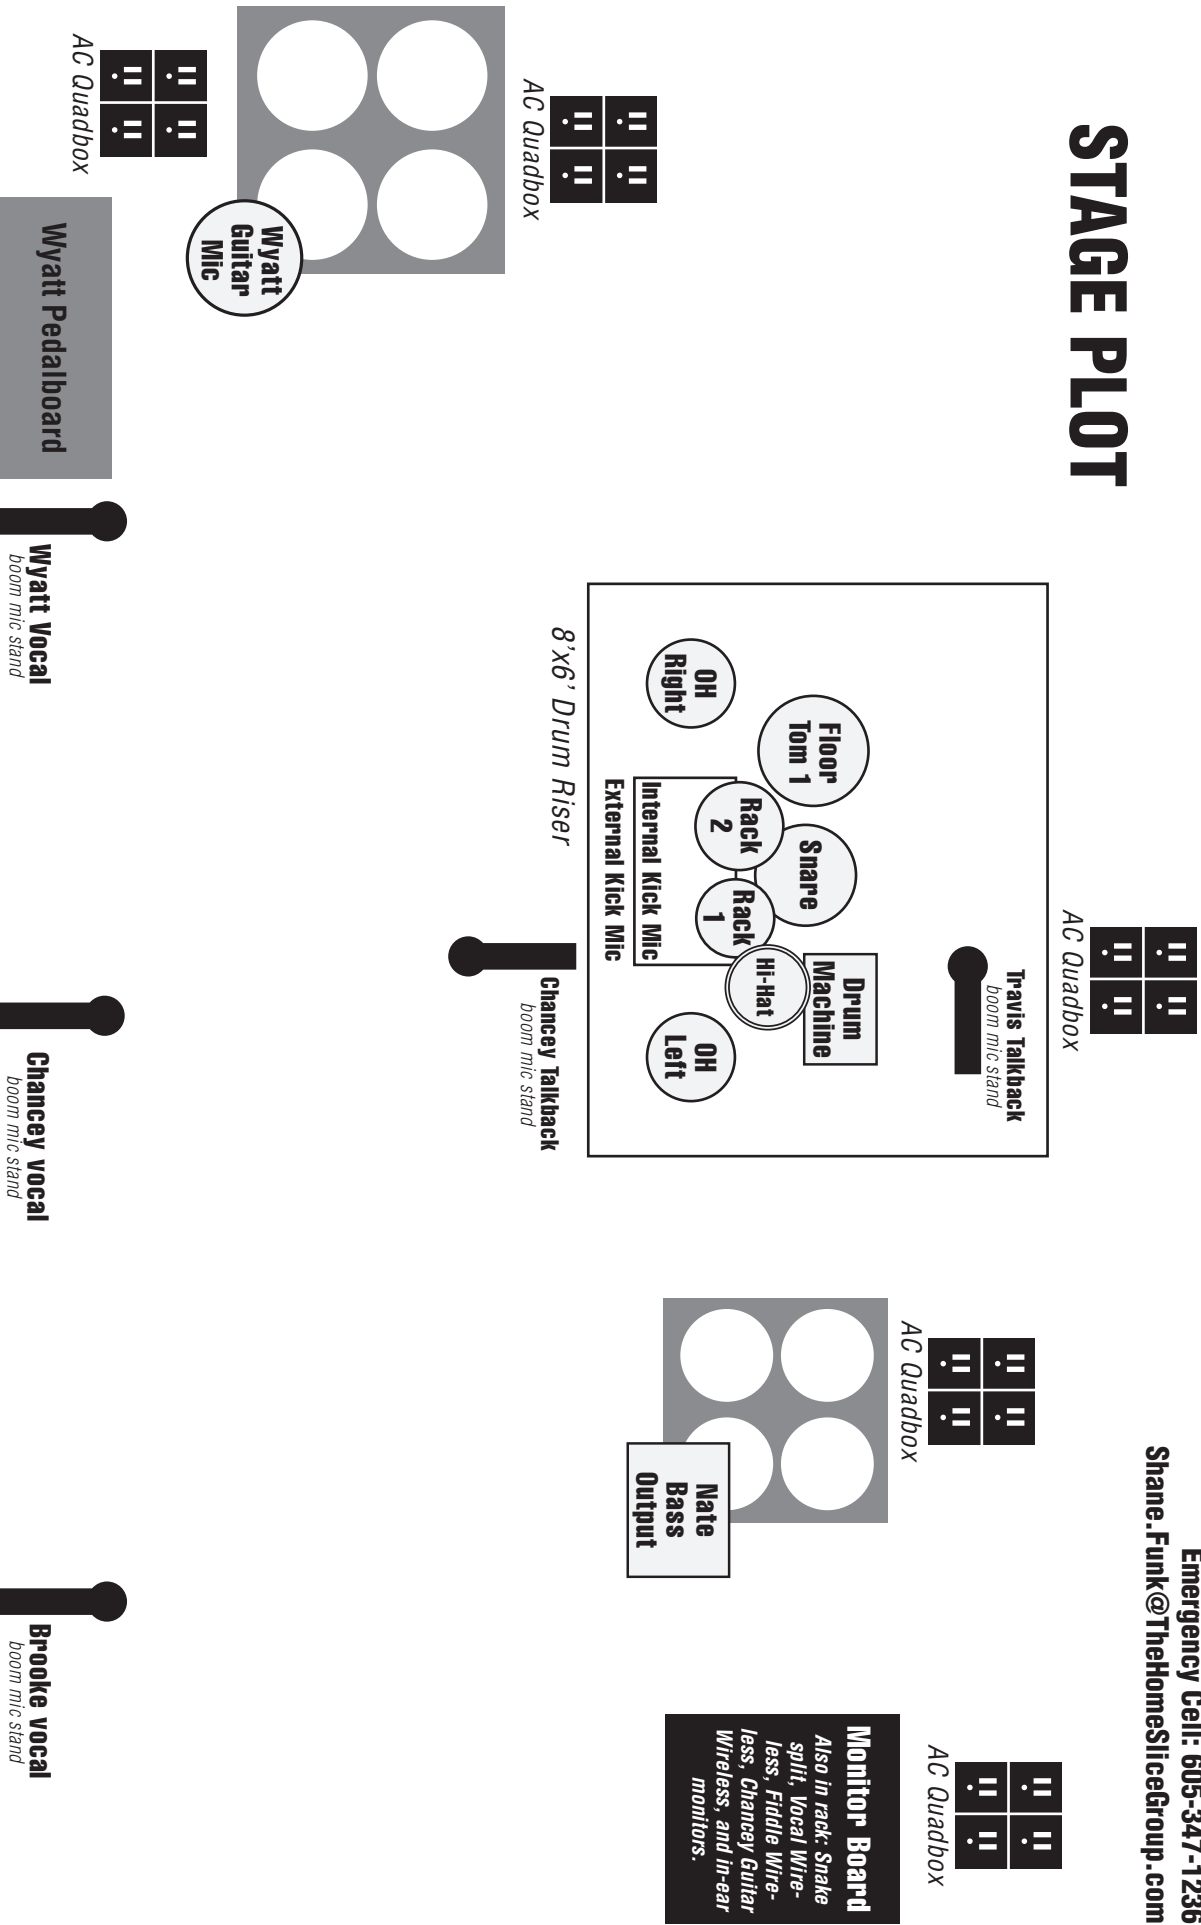

CHANCEY WITTIGS

and Younger Brothers Band

Office: 1-800-689-7469
 Emergency Cell: 605-347-1236
 Shane.Funk@TheHomeSliceGroup.com

STAGE PLOT

CHANCEY WILLIAMS

and
the Younger Brothers Band

INPUT LIST

#	CHANNEL INPUT	MIC	STAND TYPE
1	Kick - Internal	Beta 91	Short Boom
2	Kick	Beta 52	Short Boom
3	Snare	SM57	LP Clap
4	High Hat	SM57	short Boom
5	Tom 1	Senheiser 604	Senheiser Clip
6	Tom 2	Senheiser 604	Senheiser Clip
7	Floor One	Senheiser 604	Senheiser Clip
8	Overhead Left	KSM137	Tall Boom
9	Overhead Right	KSM137	Tall Boom
10	Drum Machine		Music Stand
11	Nate Bass Guitar		
12	Wyatt Guitar Mic	SM57	Short Boom
13	Chancey Acoustic Guitar Wireless		
14	Brooke Fiddle Wireless		
15	Wyatt Vocal	Shure Beta 58	Tall Boom
16	Chancey Vocal	Shure Beta 58	Tall Boom
17	Brooke Vocal	Shure Beta 58	Tall Boom
18			
19	Click - Not for FOH		
20	Track		
21	Track Left (Sent from FOH)		
22	Track Right (Sent from FOH)		
23	Drums Talkback - Not for FOH		Tall Boom
TB	Chancey Talkback - Not for FOH		

PRODUCTION NOTES

The band consists of 5 members:

Brooke: Fiddle and Vocals

Nate: Bass Guitar

Chancey: Lead Vocals on a boom stand and a separate wireless mic and acoustic guitar.

Travis: Drums and Drum Machine.

Two talk back mics are used on stage to communicate to everyone on stage and all stage and front of house crew members. An additional talk back mic is used at the front of house position to communicate from front of house to stage.